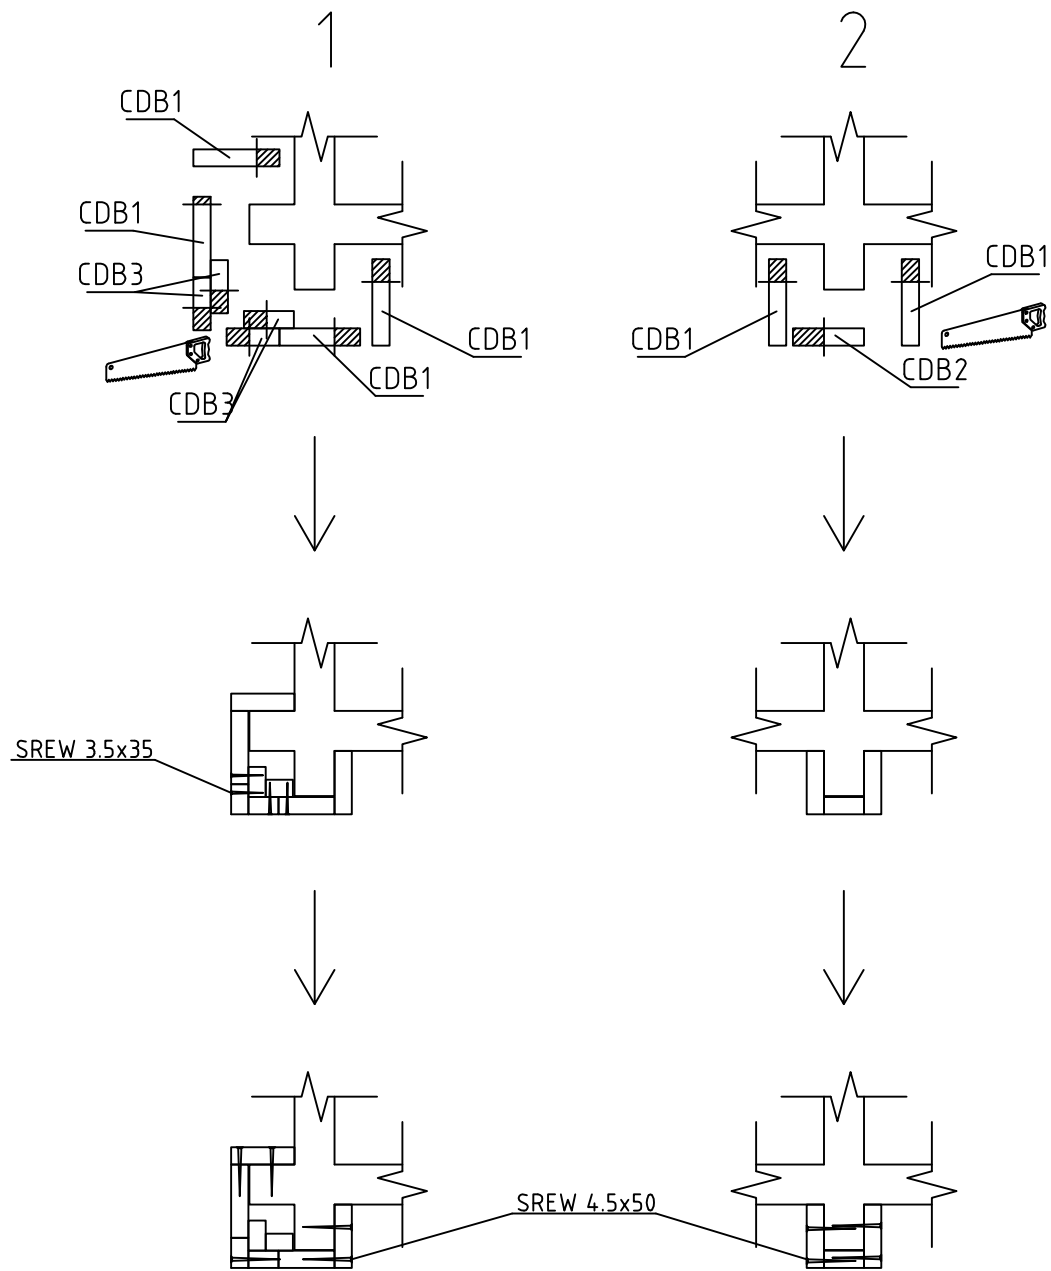

House	P5843-70 Jack	Sheet	14
Drawing	CORNER DECORATION - HÖRN DEKORATION	Scale	1:50
Material		Date	28.10.2015
Drawer	RP	File	P5843-70 Jack.dwg